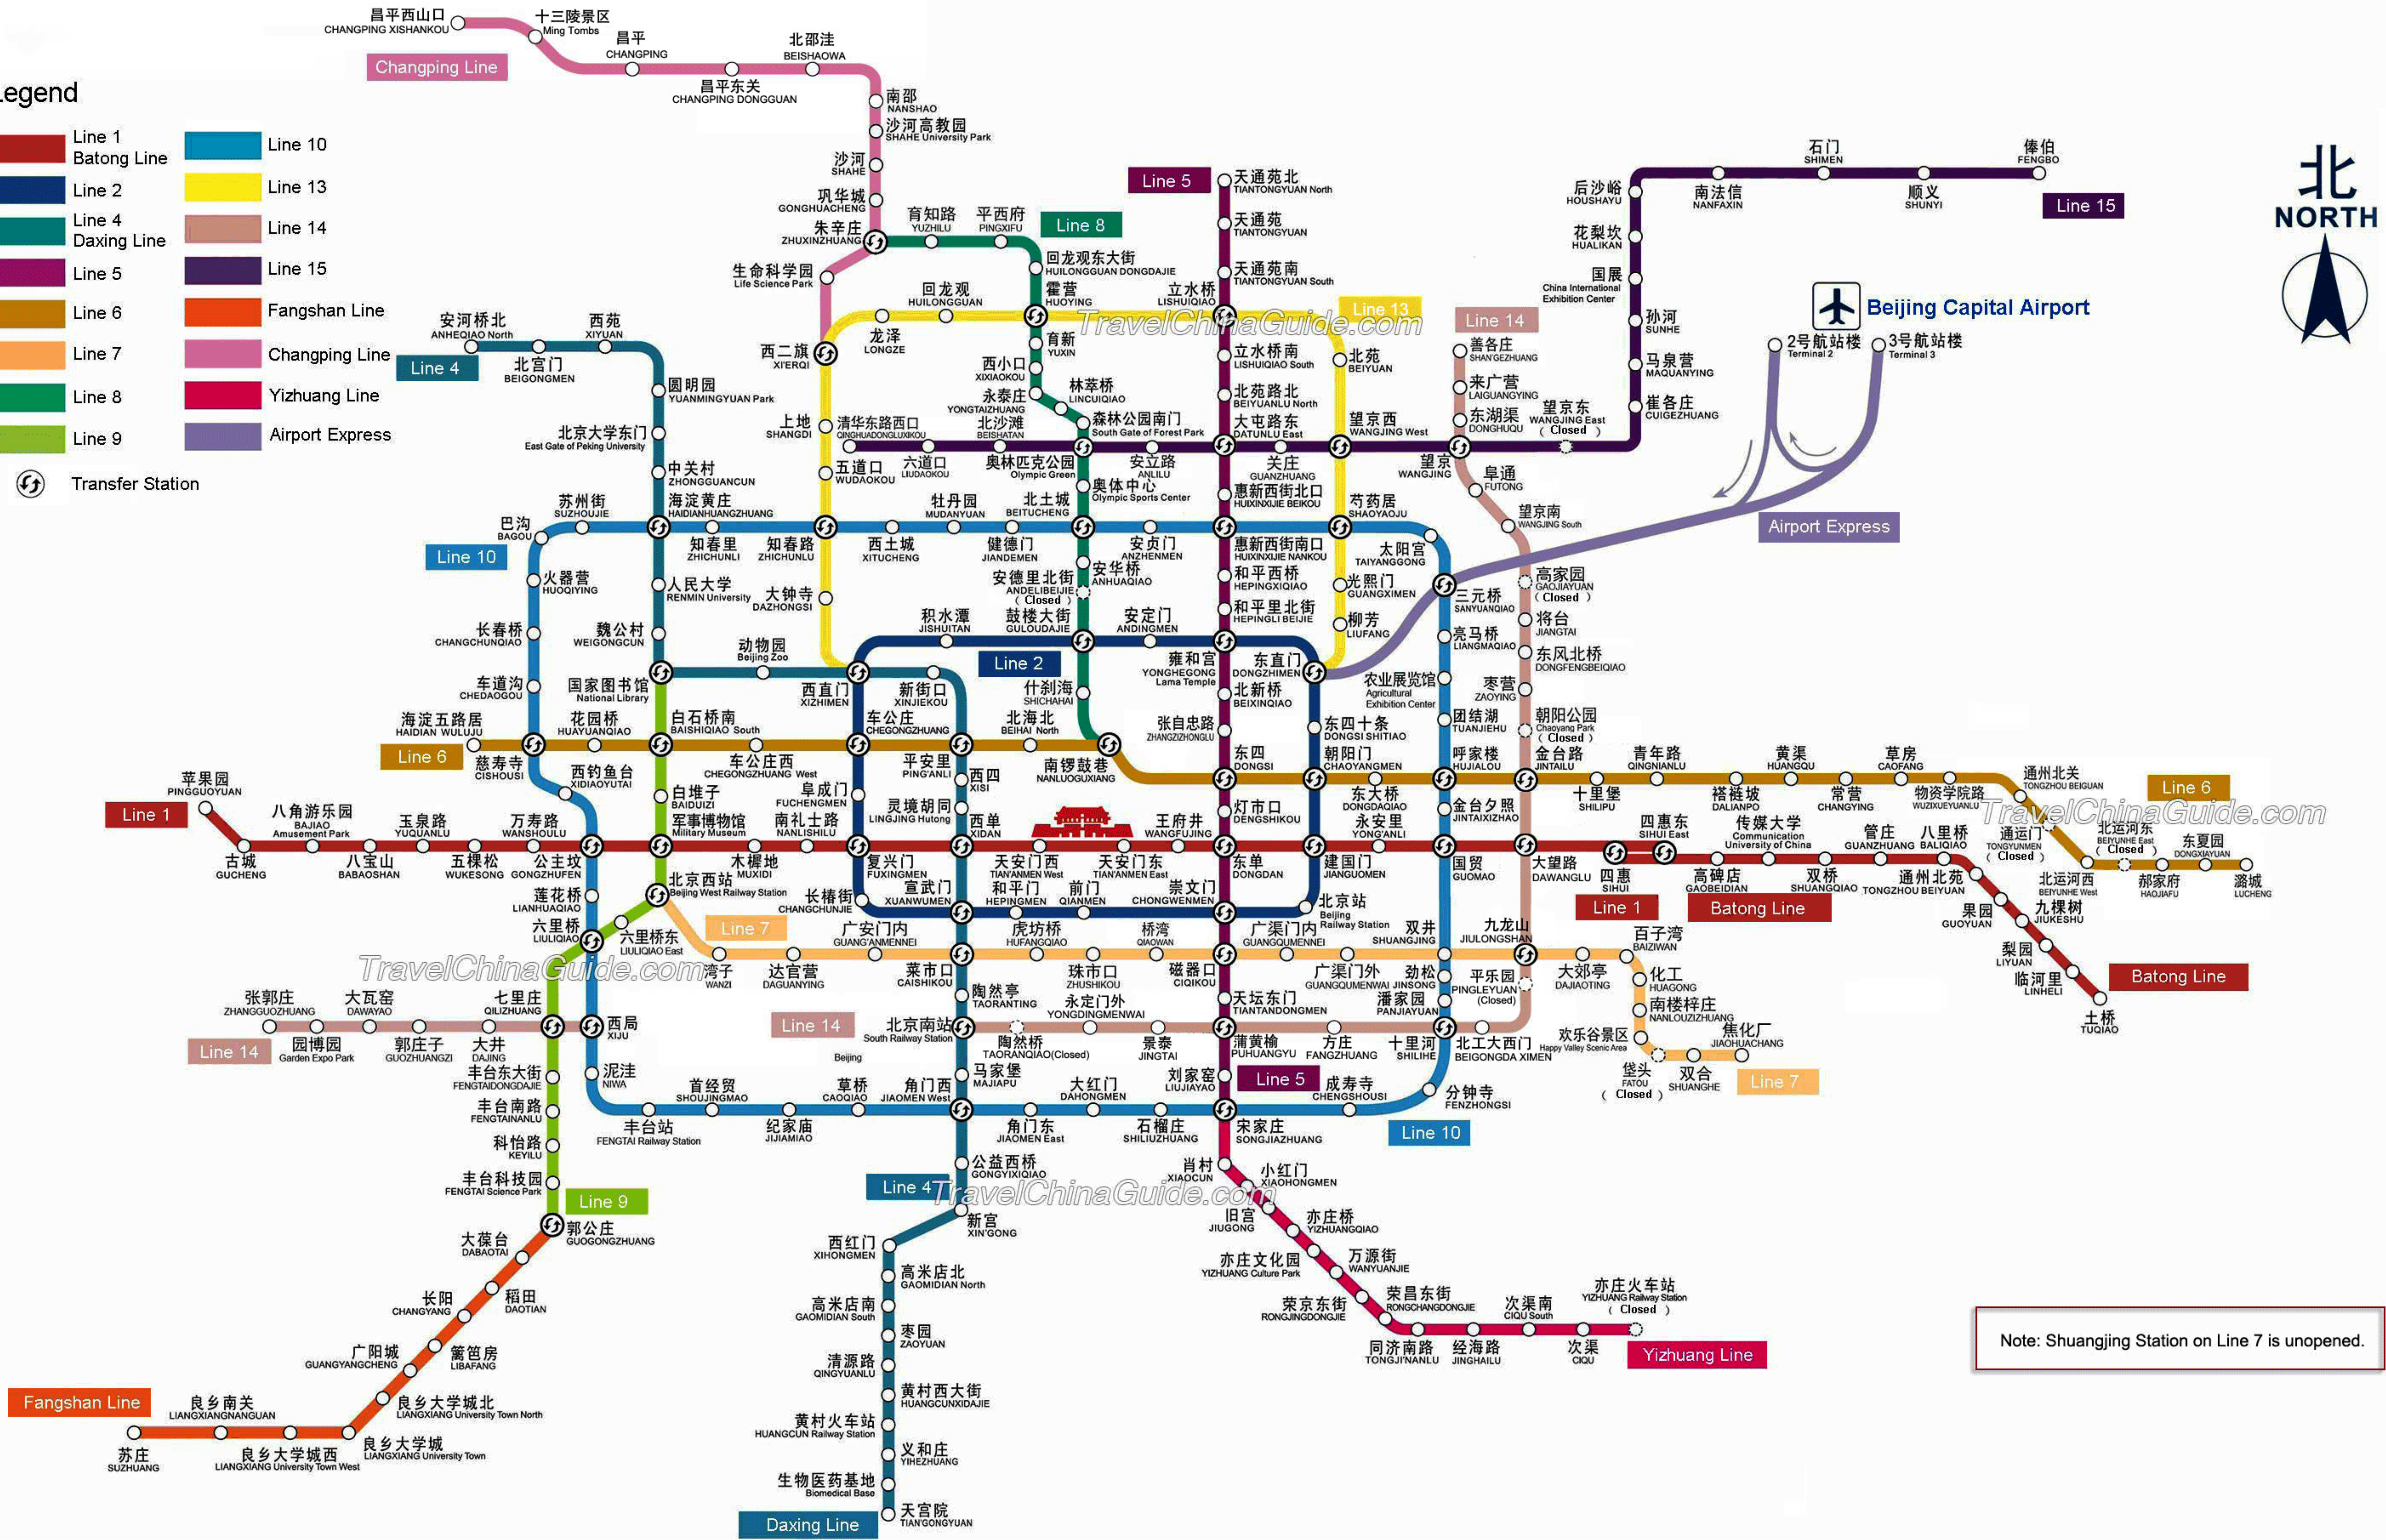

Beijing Subway Map (Click to Enlarge)

Legend

- Line 1
- Line 10
- Line 2
- Line 13
- Line 4
- Line 14
- Line 5
- Line 6
- Line 15
- Line 7
- Line 8
- Fangshan Line
- Changping Line
- Line 9
- Yizhuang Line
- Airport Express

Transfer Station

Note: Shuangjing Station on Line 7 is unopened.